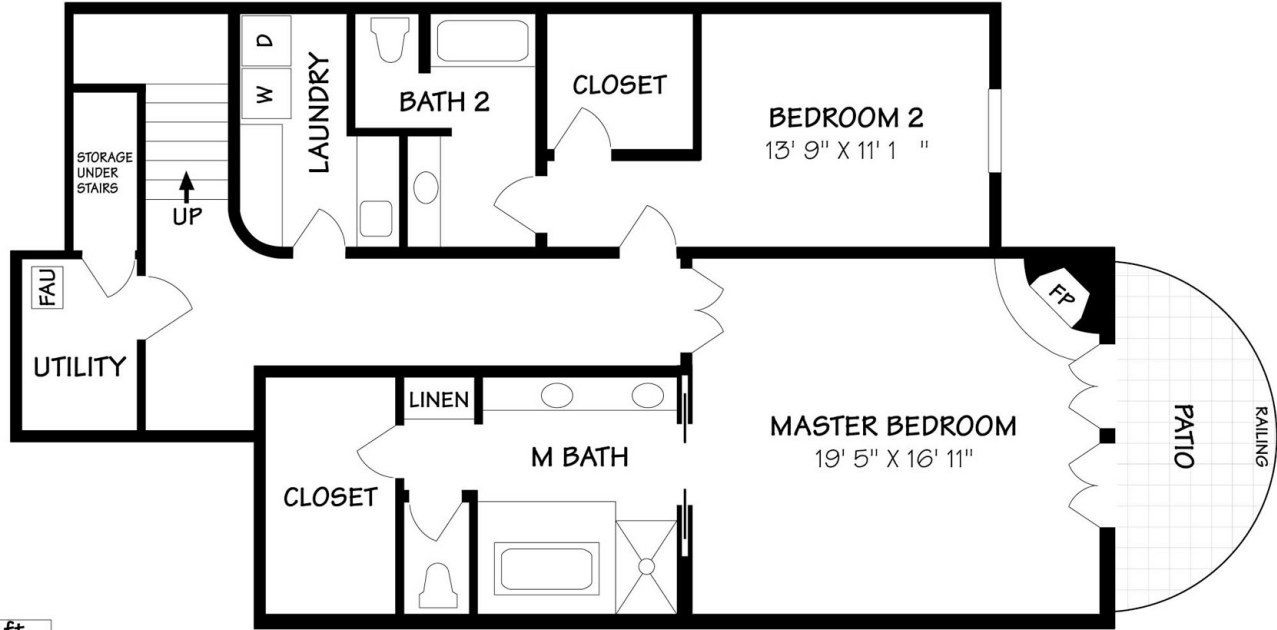

126 VIA ALICIA

±2720 Square Feet

Scale: 5 ft. 10 ft. 15 ft. 20 ft. 25 ft.

This information is compiled from sources deemed reliable but accuracy is not guaranteed.
 David Heidelberger • Design & Graphics • 805.965.4857 • Santa Barbara

LOWER LEVEL

UPPER LEVEL