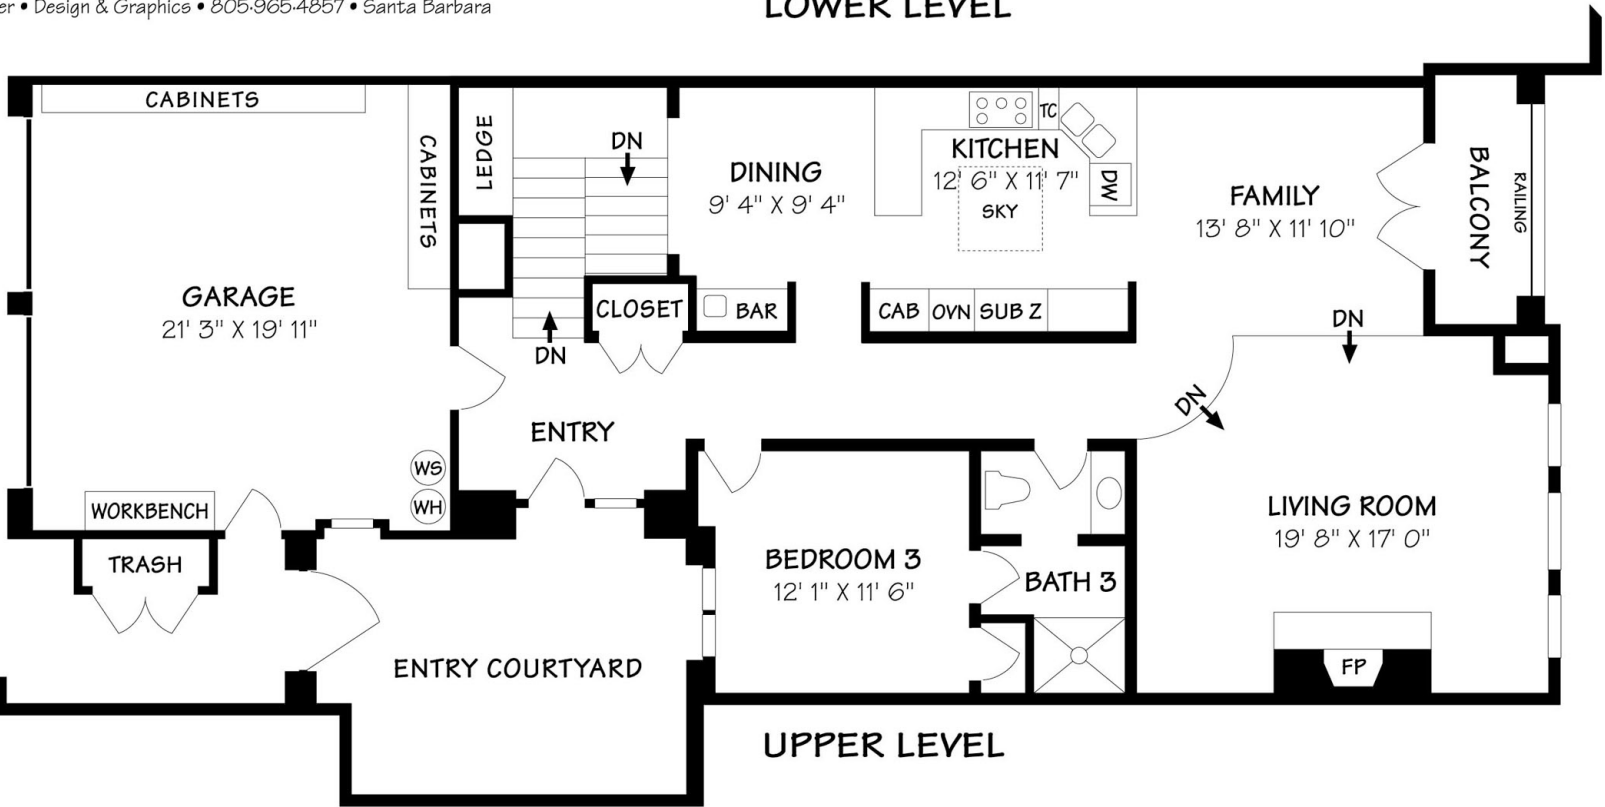

126 VIA ALICIA

±2720 Square Feet

Scale: 5 ft. 10 ft. 15 ft. 20 ft. 25 ft.

This information is compiled from sources deemed reliable but accuracy is not guaranteed.
 David Heidelberger • Design & Graphics • 805.965.4857 • Santa Barbara

LOWER LEVEL

UPPER LEVEL